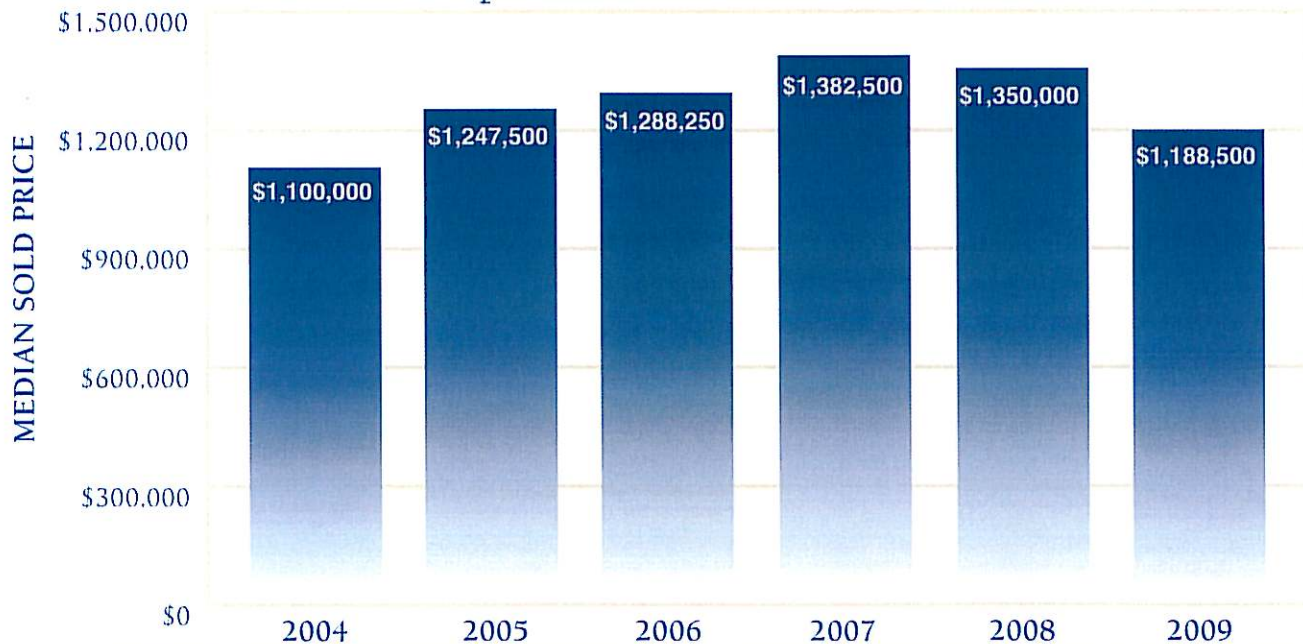

Westport Home Sale Statistics

	2004	2005	2006	2007	2008	2009
HIGHEST SALE PRICE	$9,200,000	$10,800,000	$25,000,000	$10,400,000	$9,825,000	$6,850,000
LOWEST SALE PRICE	$259,000	$350,000	$360,000	$384,000	$385,000	$277,000
UNITS SOLD	501	488	400	408	271	250
AVG. DAYS ON MARKET	83	80	97	108	107	128

SOURCE: CMLS

Search Homes by Town, Address or MLS# on
ColdwellBankerMoves.com